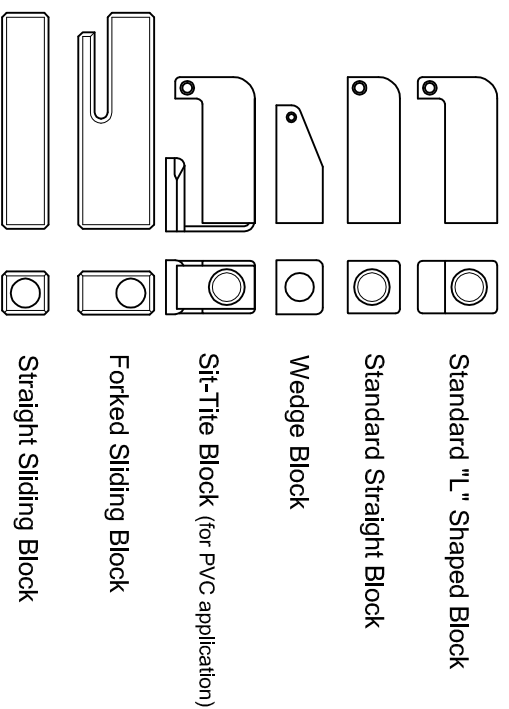

ROUND TOP - EXCAVATION BOWS (Ø25mm)

ROUND QUARRY BOWS (Ø27mm)

SLIDING BLOCK TYPES

Standard "L" Shaped Block

Standard Straight Block

Wedge Block

Sit-Tite Block (for PVC application)

Forked Sliding Block

Straight Sliding Block

**RETRACTABLE TARPS
BOW SIZES
BLOCK TYPES**

TARPING SYSTEMS & COMPONENTS

ACN 069 575 711 ABN 34 069 575 711
P.O. BOX 5623
BRENDALE D.C. 0 4500
PH 0738899611 FAX 0738899622
WEBSITE: WWW.RETRACTABLETARPS.COM.AU
EMAIL: SALES@RETRACTABLETARPS.COM.AU

All of Retractable Tarps bows use standard "L" Shaped Sliding Blocks
Special sliding blocks are also available on request